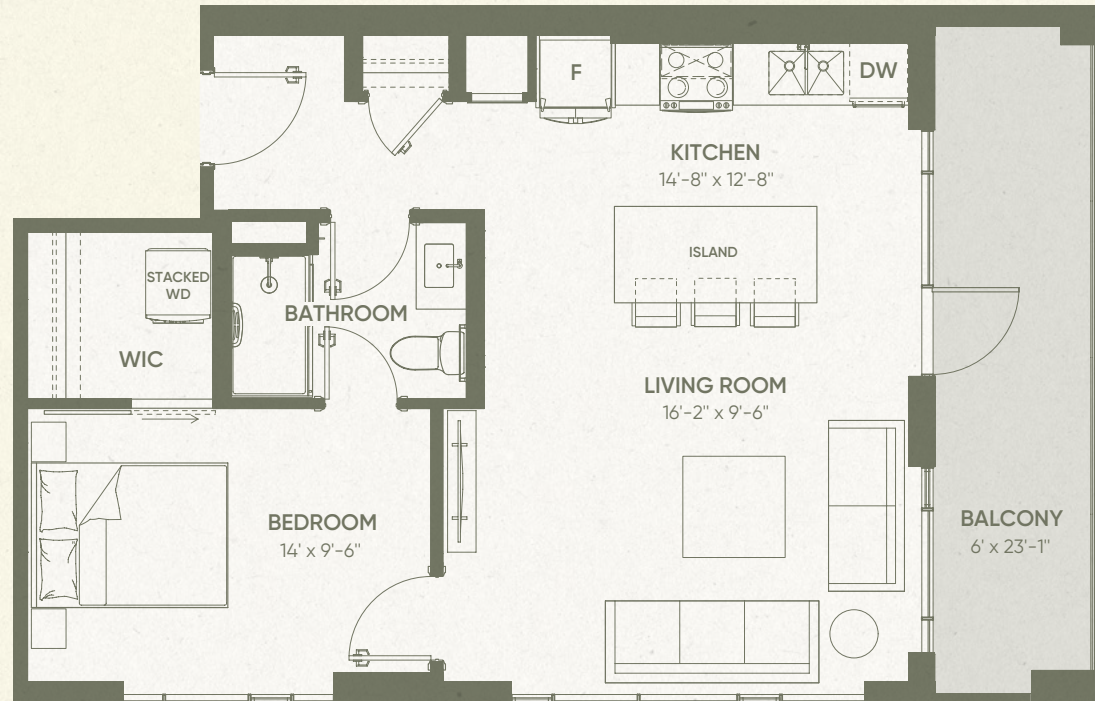

Live in
the Now.

CADENCE

1 BED 1 BATH

Indoor living space
712 SQFT

Outdoor living space
135 SQFT

Available on floors
2-15

The Now West

The Now East

The Now West

The Now East

Floor plan depicts layouts for the West Tower. Layout is mirrored for the same suite type in East Tower. Interior and exterior configuration may vary by floor and specifications are subject to change without notice. See a sales representative for further information. E. & O. E.